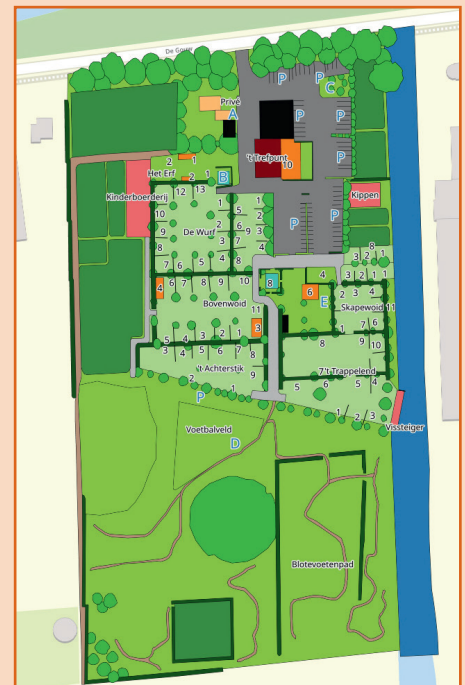

KEY FEATURES

- Your digitized site plan is geo-referenced to the real GPS-location
- Visitors access your site plan by following the link or QR code on their internet browser
- Map navigation, zoom in and out functionality are provided
- Search functionality based on the specific amenities of your site so that your visitors can easily find their way
- (Optional): a safety themed layer such as Covid-routing, emergency exits, fire extinguishers, AED's etc. can be added

TYPICAL USE CASES

Our Outdoor Venue Plan is an ideal solution for campsites, holiday parks, sporting grounds, golf courses, building sites, festivals, large industrial areas or company campuses and all other sites where you want to provide your visitors with a location service.

BENEFITS

- Offers a more flexible alternative to paper maps
- The searchable map increases customer or visitors' experience
- Providers to companies or industrial sites will know where to deliver goods or the location of specific entrances
- Available 24/7

DELIVERY FORMATS

Accessible with any standard browser. GPS functionality is required for up-to-date positioning.

COVERAGE

We are happy to accept site plans (paper or PDF) from all locations in the world. We can then digitalize and publish your site map online. Your site will be available from outdoorvenueplan/Nameofyoursite

CONTACT OUR SALES DEPARTMENT:

sales@and.com +31 (0) 10 885 1206 or visit our developer portal (developer.and.com).